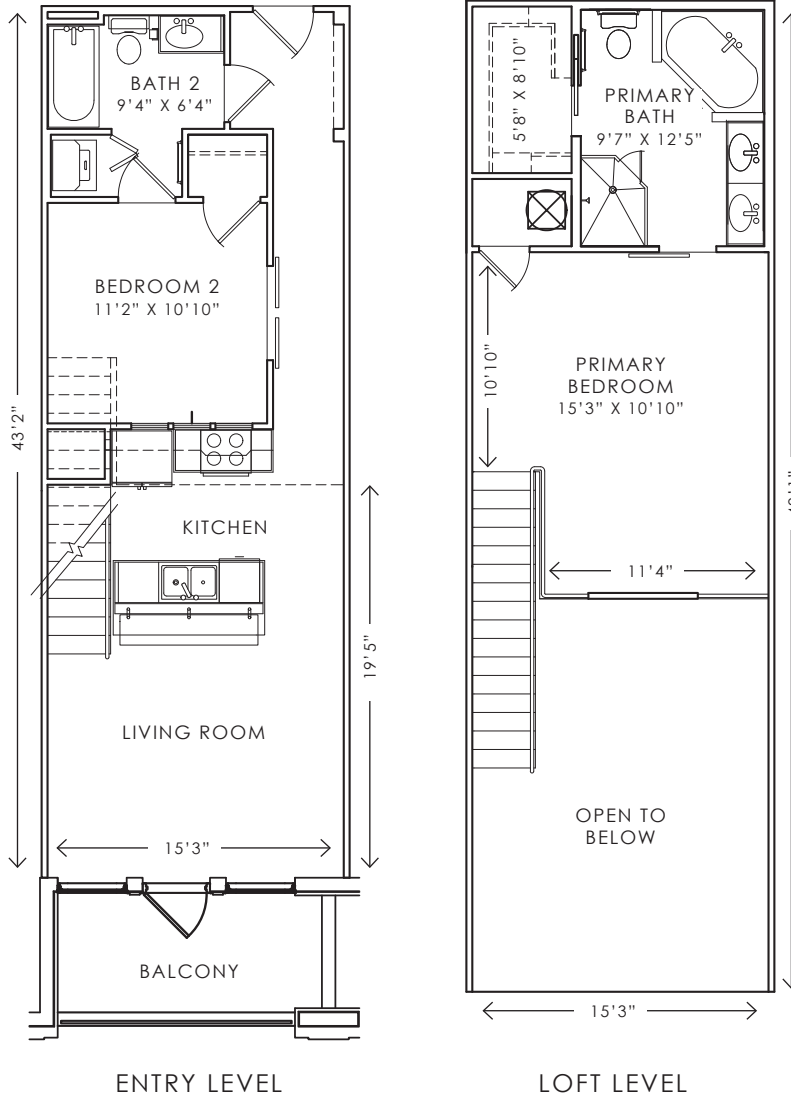

DISTRICT LOFTS

B1B

2 BEDROOM | 2 BATHROOM

1,094 SQ. FT.

ENGEL & VÖLKERS®

WWW.OWNDISTRICTLOFTS.COM