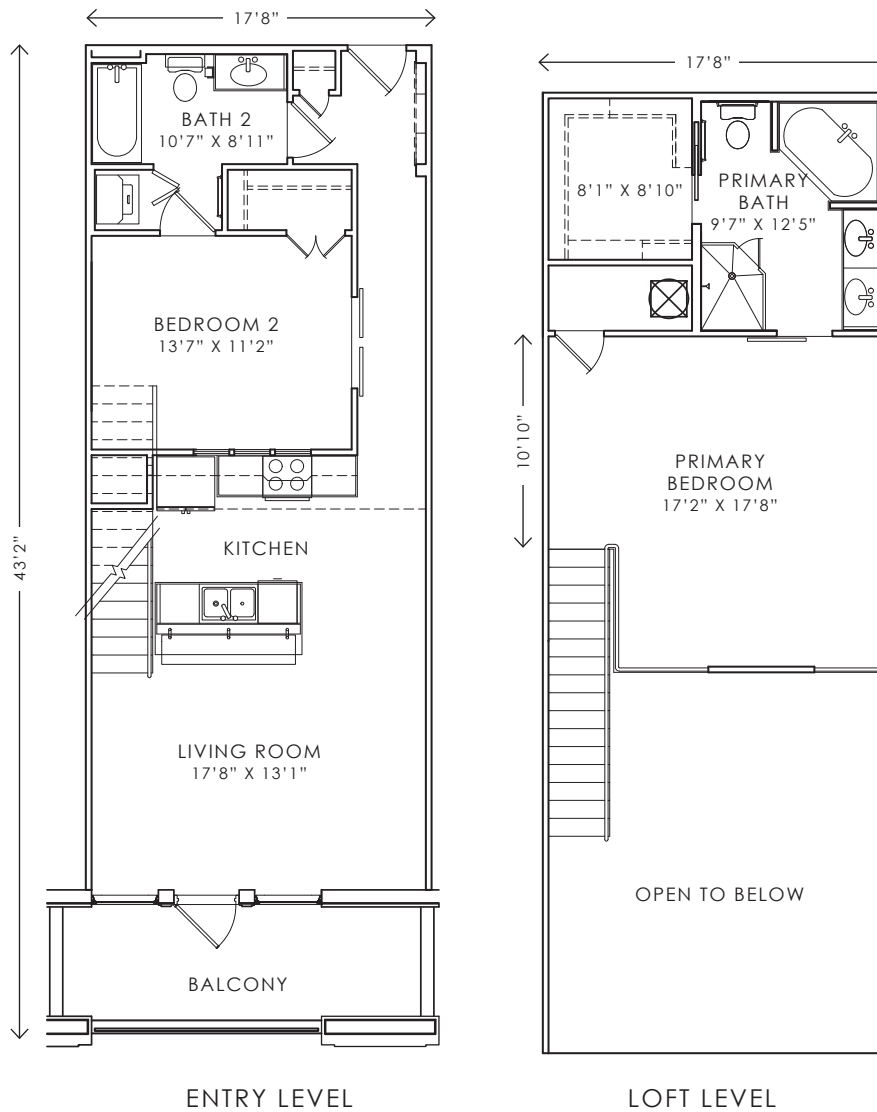

DISTRICT LOFTS

B1G

2 BEDROOM | 2 BATHROOM

1,271 SQ. FT.

ENGEL & VÖLKERS®

WWW.OWNDISTRICTLOFTS.COM