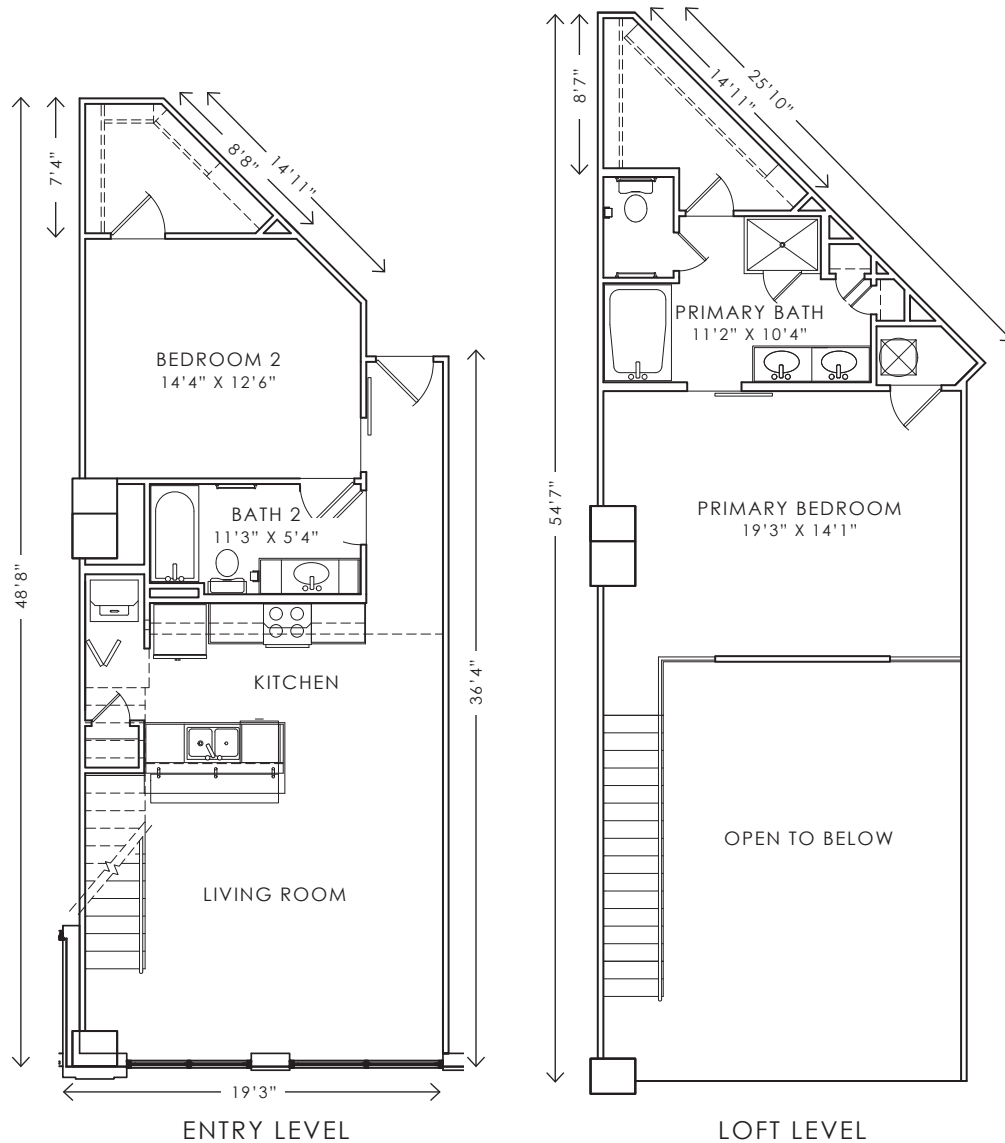

DISTRICT LOFTS

B2C

2 BEDROOM | 2 BATHROOM

1,372 SQ. FT.

ENGEL & VÖLKERS®

WWW.OWNDISTRICTLOFTS.COM