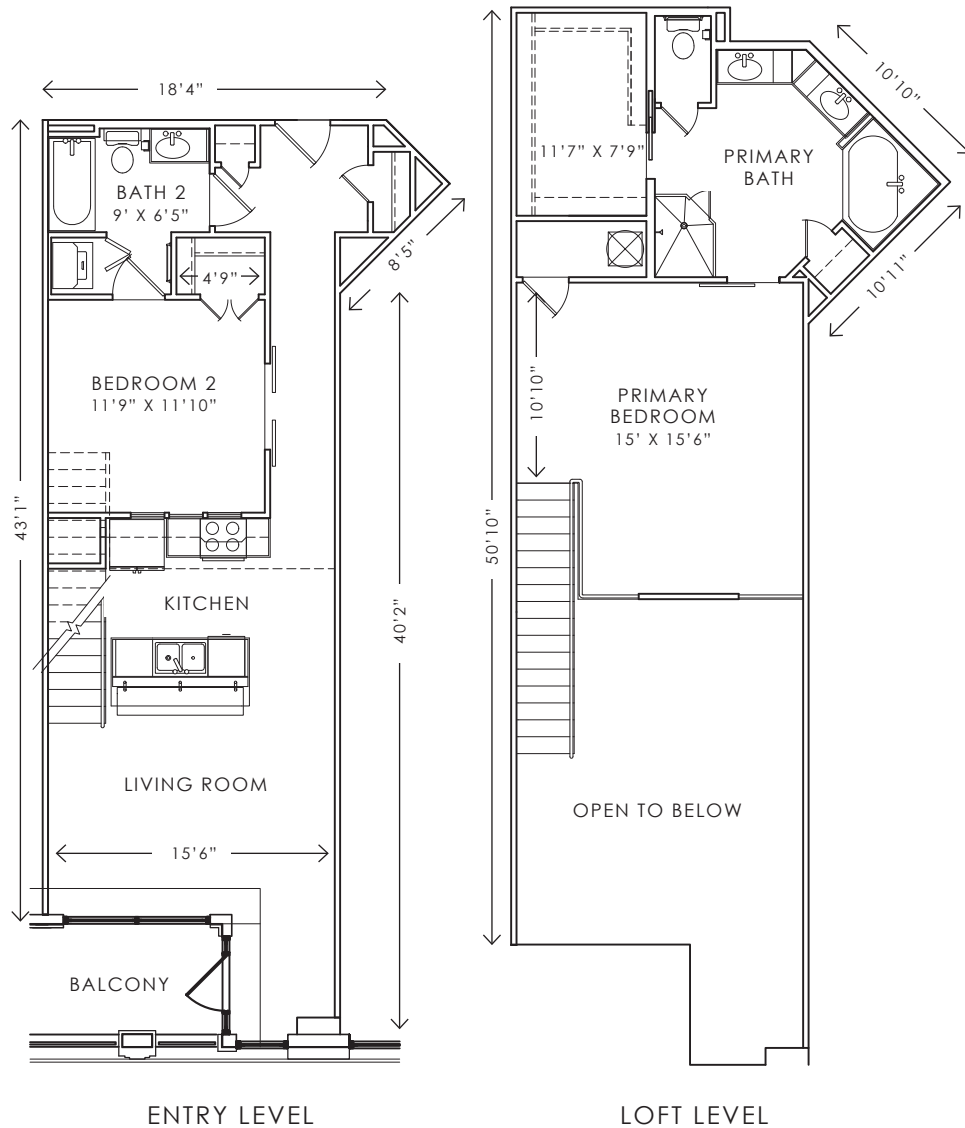

DISTRICT LOFTS

B3A

2 BEDROOM | 2 BATHROOM

1,328 SQ. FT.

ENGEL & VÖLKERS®

WWW.OWNDISTRICTLOFTS.COM