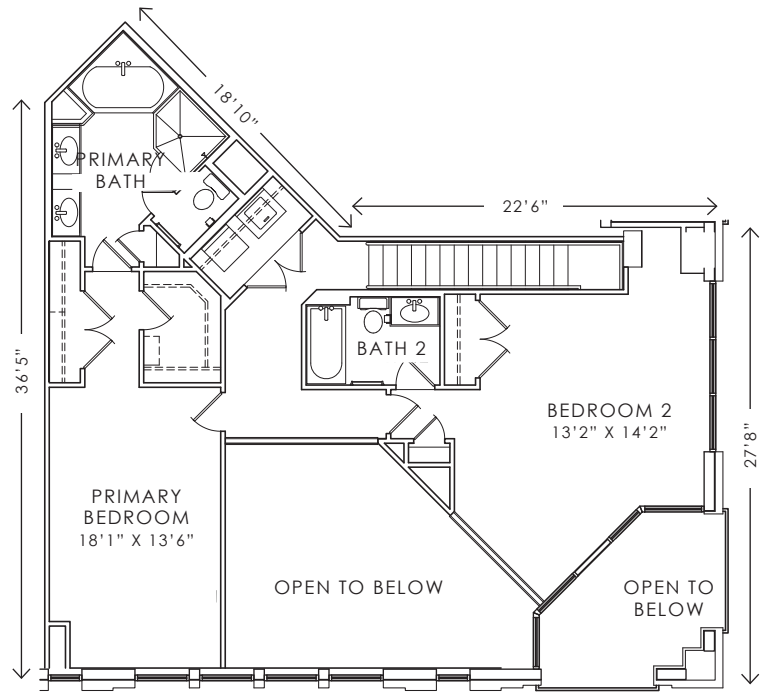

DISTRICT LOFTS

C2A

3 BEDROOM | 3 BATHROOM

2,088 SQ. FT.

ENTRY LEVEL

LOFT LEVEL

ENGEL & VÖLKERS

WWW.OWNDISTRICTLOFTS.COM