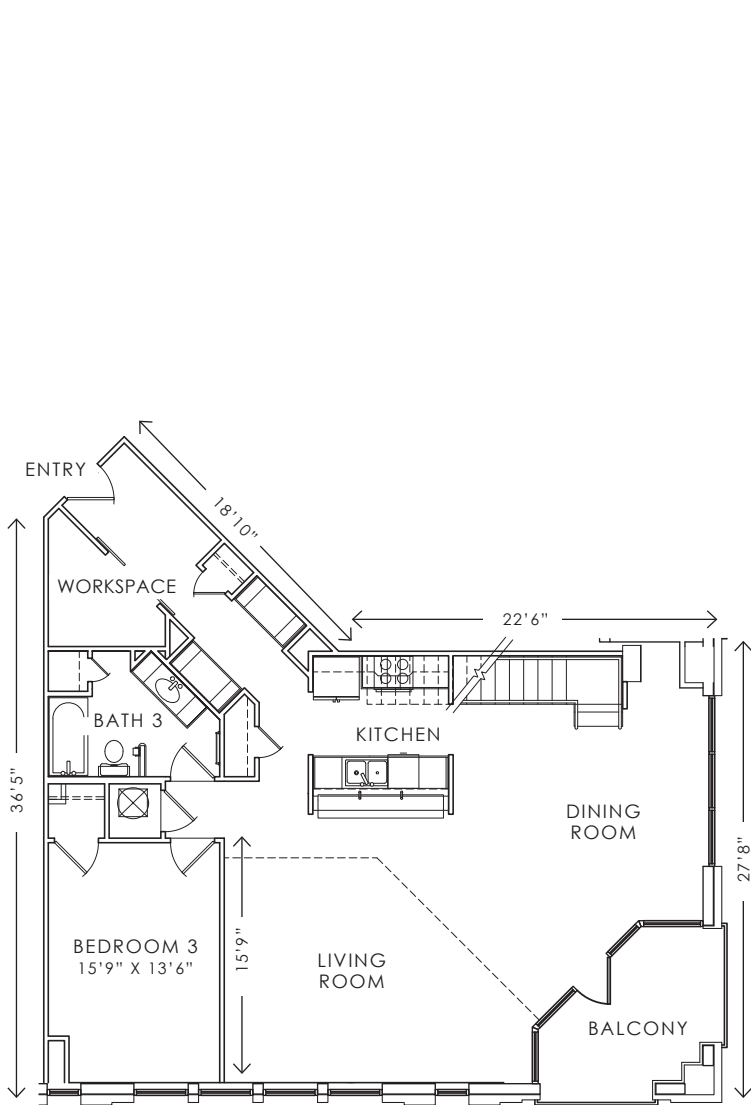

DISTRICT LOFTS

C2A

3 BEDROOM | 3 BATHROOM

2,088 SQ. FT.

ENTRY LEVEL

LOFT LEVEL

ENGEL & VÖLKERS

WWW.OWNDISTRICTLOFTS.COM